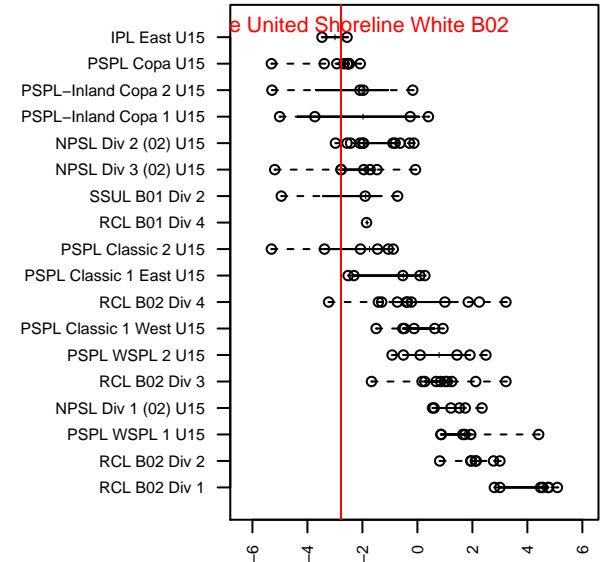

Seattle United Shoreline White B02

Seattle United Regional
 Shoreline, WA
 B02 total strength=1013
 attack=3.37 defense=1.29
 fall league = NPSL Div 3 (02) U15

alt names used:
 SU Shoreline B02 White
 Seattle United SH B02 White
 Seattle United SH B02 White

Venues played:
 2016 Crossfire Select U15 Silver
 2016 Blast Off B2001-02 B
 2016 NPSL Division 3 (02) U15
 2016 Founders Cup B02 Div A

Seattle United Shoreline White B02
 Dots are actual minus expected GF (blue circles) and GA (red triangles).
 Blue line is smoothed change in attack strength. Red is smoothed change in defense strength.

**attack and defense variance (black dot)
relative to other teams
and top 10 in region**

**attack and defense rating
relative to others at age
and all opponents in last 13 months**

Performance relative to 13 month average